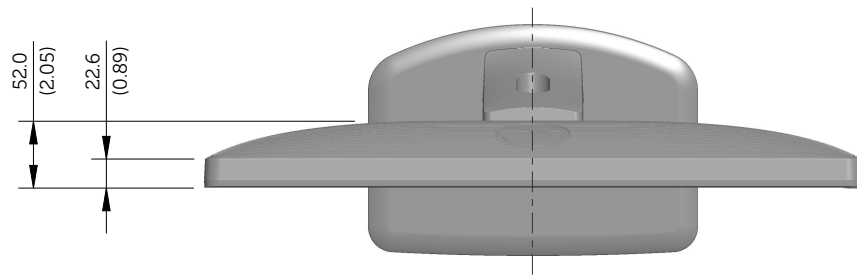

E1913S Outline Dimensions

Norminal Dimensions
Unit:mm(inch)

Back view of Monitor without stand

E1913 Outline Dimensions

Nominal Dimensions
Unit: mm (inch)

Back view of Monitor without stand

E2213 Outline Dimensions

Nominal Dimensions
Unit: mm (inch)

Back view of Monitor without stand